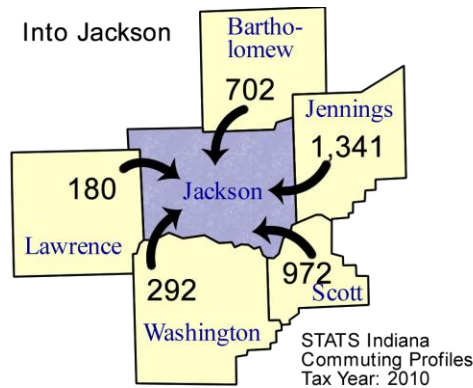

## Jackson County, Indiana

### Workers:

Number of persons who live in Jackson County and work (implied resident labor force)	28,304
Number of persons who live AND work in Jackson County	24,303
Total number of persons who work in Jackson County (implied work force)	28,539

### Top five counties sending workers INTO Jackson County:

Jennings County	1,341
Scott County	972
Bartholomew County	702
Washington County	292
Lawrence County	180
Total of above	3,487

( 12.2% of Jackson County work force)

### Top five counties receiving workers FROM Jackson County:

Bartholomew County	2,194
Jennings County	426
Scott County	281
Marion County	167
Out of State	161
Total of above	3,229

( 11.4% of Jackson County labor force)