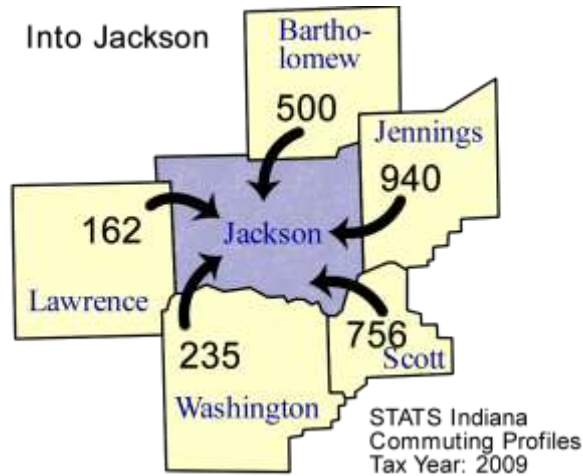

Annual Commuting Trends Profile for Jackson County, IN

Based on Indiana IT-40 Returns for Tax Year 2009

Jackson County, Indiana

Workers:

Number of persons who live in Jackson County and work (implied resident labor force)	19,480
Number of persons who live AND work in Jackson County	16,486
Total number of persons who work in Jackson County (implied work force)	19,661

Commuters:

Number of persons who live in Jackson County but work outside the county	2,994
Number of persons who live in another county (or state) but work in Jackson County	3,175

Top five counties sending workers

INTO Jackson County:

Jennings County	940
Scott County	756
Bartholomew County	500
Washington County	235
Lawrence County	162
Total of above	2,593 workers

(13.2% of Jackson County work force)

Top five counties receiving workers

FROM Jackson County:

Bartholomew County	1,667
Jennings County	299
Scott County	199
Marion County	136
Johnson County	78
Total of above	2,379 workers

(12.2% of Jackson County labor force)