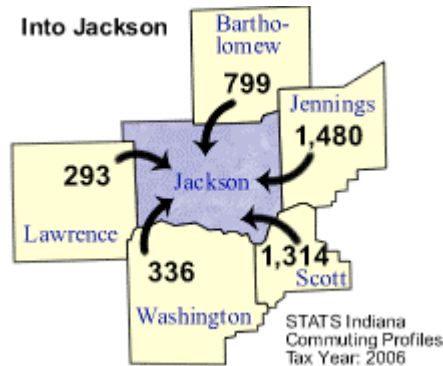

Annual Commuting Trends Profile for Jackson County, IN

Based on Indiana IT-40 Returns for Tax Year 2006

Jackson County, Indiana

Workers:

Number of persons who live in Jackson County and work (implied resident labor force)	28,480
Number of persons who live AND work in Jackson County	24,173
Total number of persons who work in Jackson County (implied work force)	29,293

Commuters:

Number of persons who live in Jackson County but work outside the county	4,307
Number of persons who live in another county (or state) but work in Jackson County	5,120

Top five counties sending workers INTO Jackson County:

Jennings County	1,480
Scott County	1,314
Bartholomew County	799
Washington County	336
Lawrence County	293
Total of above	4,222 workers

(14.4% of Jackson County work force)

Top five counties receiving workers FROM Jackson County:

Bartholomew County	2,590
Jennings County	376
Scott County	288
Marion County	210
Lawrence County	120
Total of above	3,584 workers

(12.6% of Jackson County labor force)